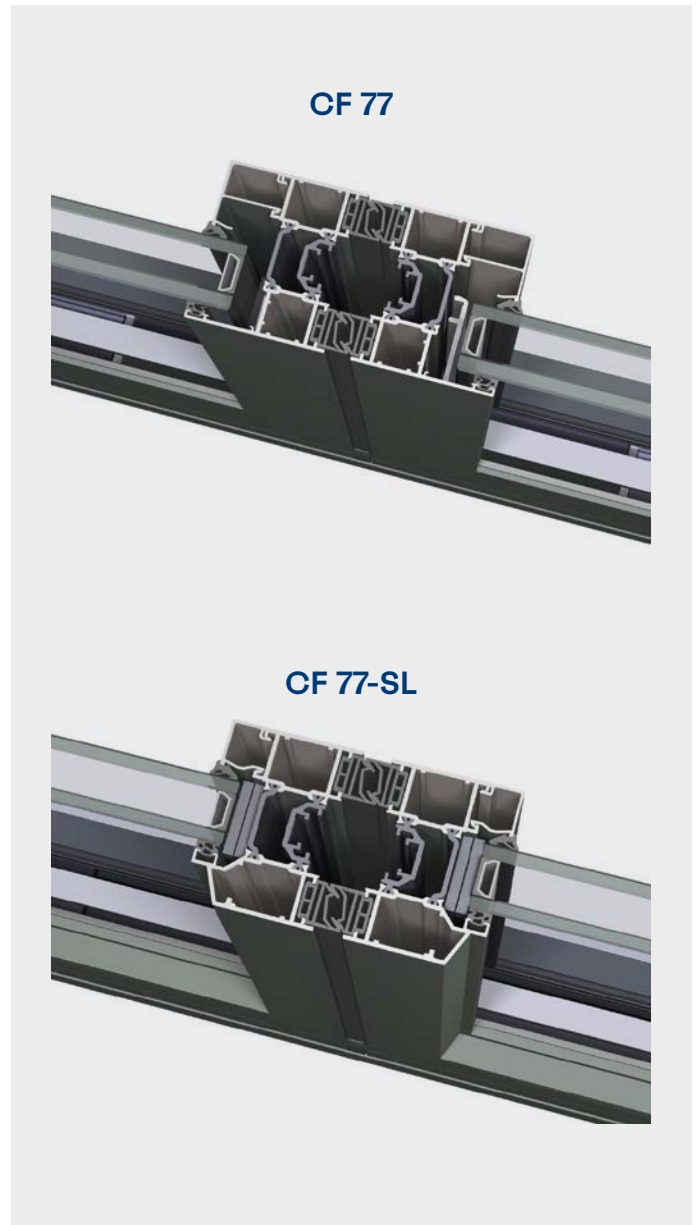

Specification options

The CF 77 can be specified with our standard profile or a slim-line variant, the CF 77-SL, which features a narrower door leaf profile to maximise the glass area. Both are available in four different threshold solutions:

- High performance
- Double weather seal
- Low threshold
- Flat bottom

Each threshold option offers a trade-off between weather performance and ease of passage. The high performance option offers the best air, wind and water performance but has the highest threshold step. The double weather seal solution combines good weather resistance with a lower threshold. The low threshold option can be set into the floor to meet the requirements of Building Regulations and the flat bottom solution allows easy passage with no step at all, but this is at the expense of weather-proofing.

4 different threshold solutions offering different levels of performance:

		Flat bottom	Low threshold	Double weather seal	High performance
	Air-tightness	Not applicable	Class 2	Class 2	Up to Class 4
	Wind load resistance	Not applicable	Class B2	Class B2	Up to Class B3
	Security*	RC2	RC2	RC2	RC2
	Water-tightness	Not applicable	Class 4A (150 Pa)	Class 5A (200 Pa)	Up to Class 9A (600 Pa)

* The security classification is in accordance with EN 1627-1630. Please refer to Reynaers' CE passport for all technical data including size limitations.