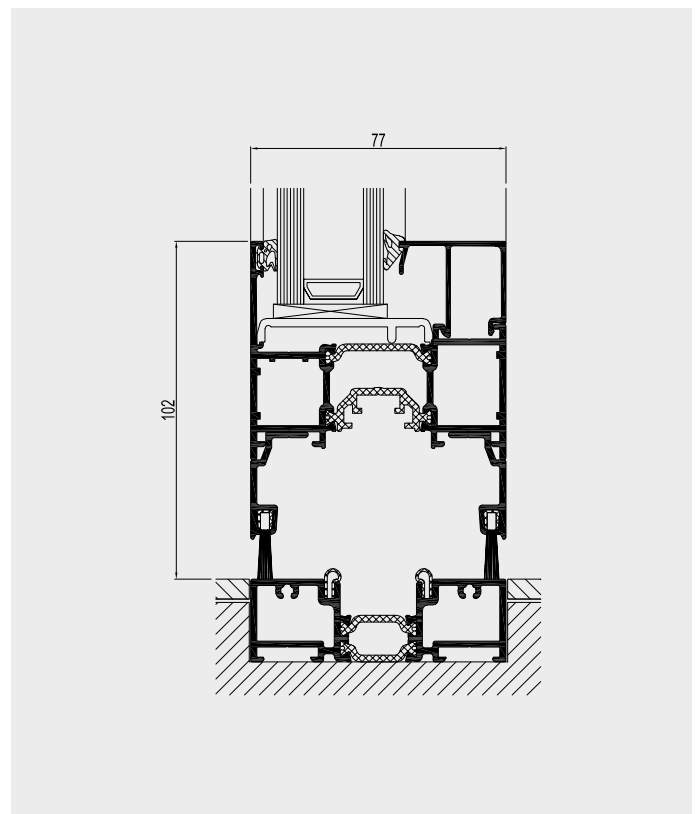

	Max. vent size (mm)	Max. vent weight	U _w (W/m ² K)*	U _f (W/m ² K)	Visible width vent-vent sect.
Reynaers CF 77	1200 x 3000	120 kg	down to 1.66	down to 2.25	144 mm
Reynaers CF 77-SL	1200 x 3000	120 kg	down to 1.64	down to 2.31	122 mm
Reynaers CF 77-AP	1200 x 3000	120 kg	down to 1.66	down to 2.25	144 mm
Reynaers CF 77-SL / AP	1200 x 3000	120 kg	down to 1.64	down to 2.31	122 mm