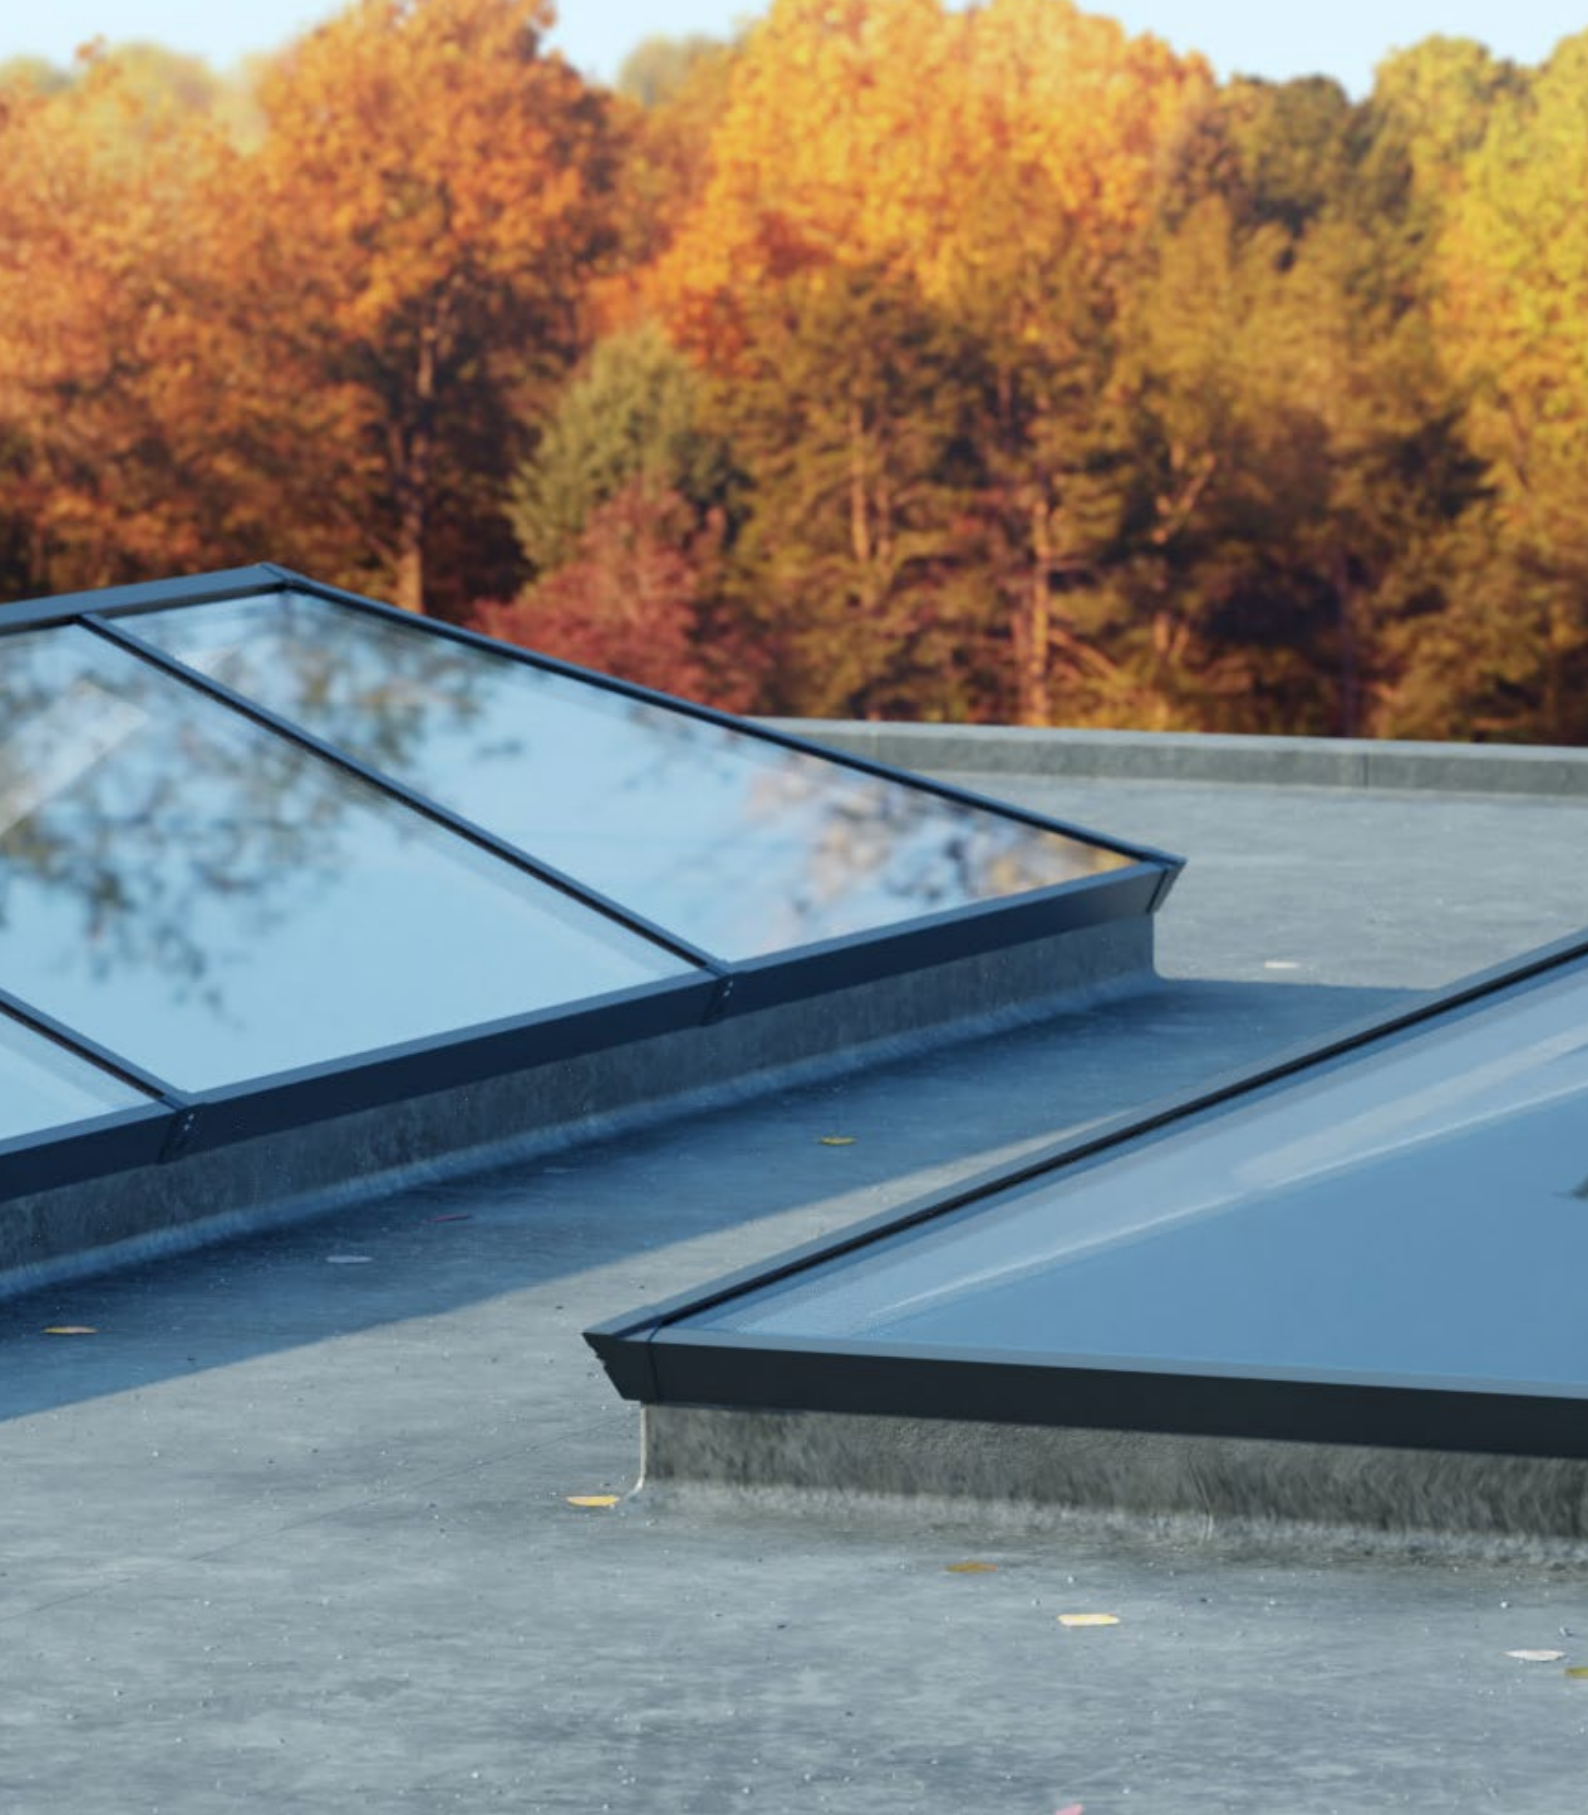

The UK's most secure lantern, keeps you and your home safe

The innovative construction of the S1 system eliminates the security weaknesses of traditional lantern designs. Features such as anti-tamper screws, enclosed anti-tamper glazing, security tape and our patent pending glass lock, alongside our unique high security ridge end, ensure there isn't an easy way to enter your property

via your flat roof lantern. All of these innovative features combine to make Sheerline's S1 system the UK's most secure aluminium lantern roof*. A laminate glass upgrade is also available for extra security if required. So if you are looking for a lantern that comes with extra peace of mind as standard – then we have you covered.

**Mainstream residential roof lantern - not utilising bonded glass*

Whatever the weather Thermlock® technology helps keep you comfortable and heating bills lower

The S1 lantern combines aluminium's clean lines with exceptional thermal performance and features our innovative Thermlock® multi-chamber technology to keep you and your property well insulated against the worst of the UK weather. This coupled to high performance 28mm glazing means our lantern roofs offer class leading thermal performance, far superior to traditional polyamide systems based around 24mm glazing. A unique co-extruded perimeter seal also ensures draughts and rain are kept safely outside. 28mm glazing also allows acoustic dampening glass to be fitted if required.

THERMLOCK[®] *technology inside*

With great looks from every angle – due to our unique ultra low line aesthetics

Slim, consistent 50mm rafter, hip and ridge sightlines maximise the light flooding into your home, creating bright, airy interiors and banishing gloom. The S1 lantern also features ultra low line aesthetics so rafter and hip top caps sit close to the glazing level on the exterior, creating a sleek modern look. Completing this refined architectural