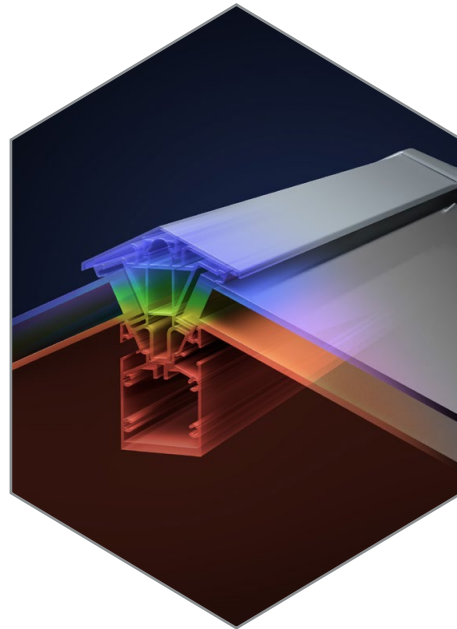

Whatever the weather Thermlock® technology helps keep you comfortable and heating bills lower

The S1 lantern combines aluminium's clean lines with exceptional thermal performance and features our innovative Thermlock® multi-chamber technology to keep you and your property well insulated against the worst of the UK weather. This coupled to high performance 28mm glazing means our lantern roofs offer class leading thermal performance, far superior to traditional polyamide systems based around 24mm glazing. A unique co-extruded perimeter seal also ensures draughts and rain are kept safely outside. 28mm glazing also allows acoustic dampening glass to be fitted if required.

28mm glazing
1.0 U-value
W/(m²K) centre pane*

Thermal transmittance, also known as a U-value, measures the rate of transfer of heat. The better-insulated a product is, the lower the U-value will be.

*Subject to glass specification