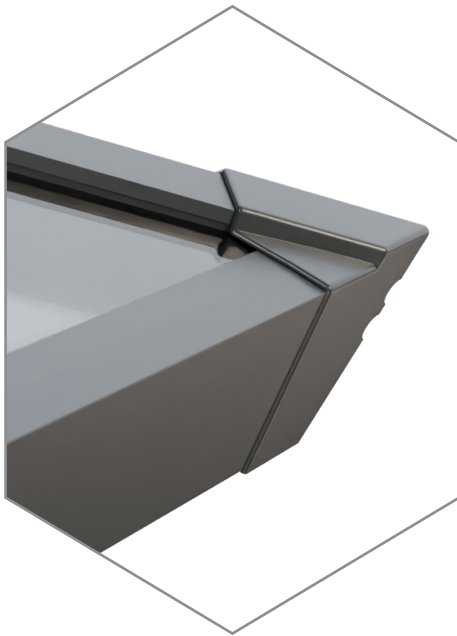

The UK's most secure lantern, keeps you and your home safe

The innovative construction of the S1 system eliminates the security weaknesses of traditional lantern designs. Features such as anti-tamper screws, enclosed anti-tamper glazing, security tape and our patent pending glass lock, alongside our unique high security ridge end, ensure there isn't an easy way to enter your property

via your flat roof lantern. All of these innovative features combine to make Sheerline's S1 system the UK's most secure aluminium lantern roof*. A laminate glass upgrade is also available for extra security if required. So if you are looking for a lantern that comes with extra peace of mind as standard – then we have you covered.

**Mainstream residential roof lantern - not utilising bonded glass*

Whatever the weather Thermlock® technology helps keep you comfortable and heating bills lower

The S1 lantern combines aluminium's clean lines with exceptional thermal performance and features our innovative Thermlock® multi-chamber technology to keep you and your property well insulated against the worst of the UK weather. This coupled to high performance 28mm glazing means our lantern roofs offer class leading thermal performance, far superior to traditional polyamide systems based around 24mm glazing. A unique co-extruded perimeter seal also ensures draughts and rain are kept safely outside. 28mm glazing also allows acoustic dampening glass to be fitted if required.

THERMLOCK[®] *technology inside*

With great looks from every angle – due to our unique ultra low line aesthetics

Slim, consistent 50mm rafter, hip and ridge sightlines maximise the light flooding into your home, creating bright, airy interiors and banishing gloom. The S1 lantern also features ultra low line aesthetics so rafter and hip top caps sit close to the glazing level on the exterior, creating a sleek modern look. Completing this refined architectural