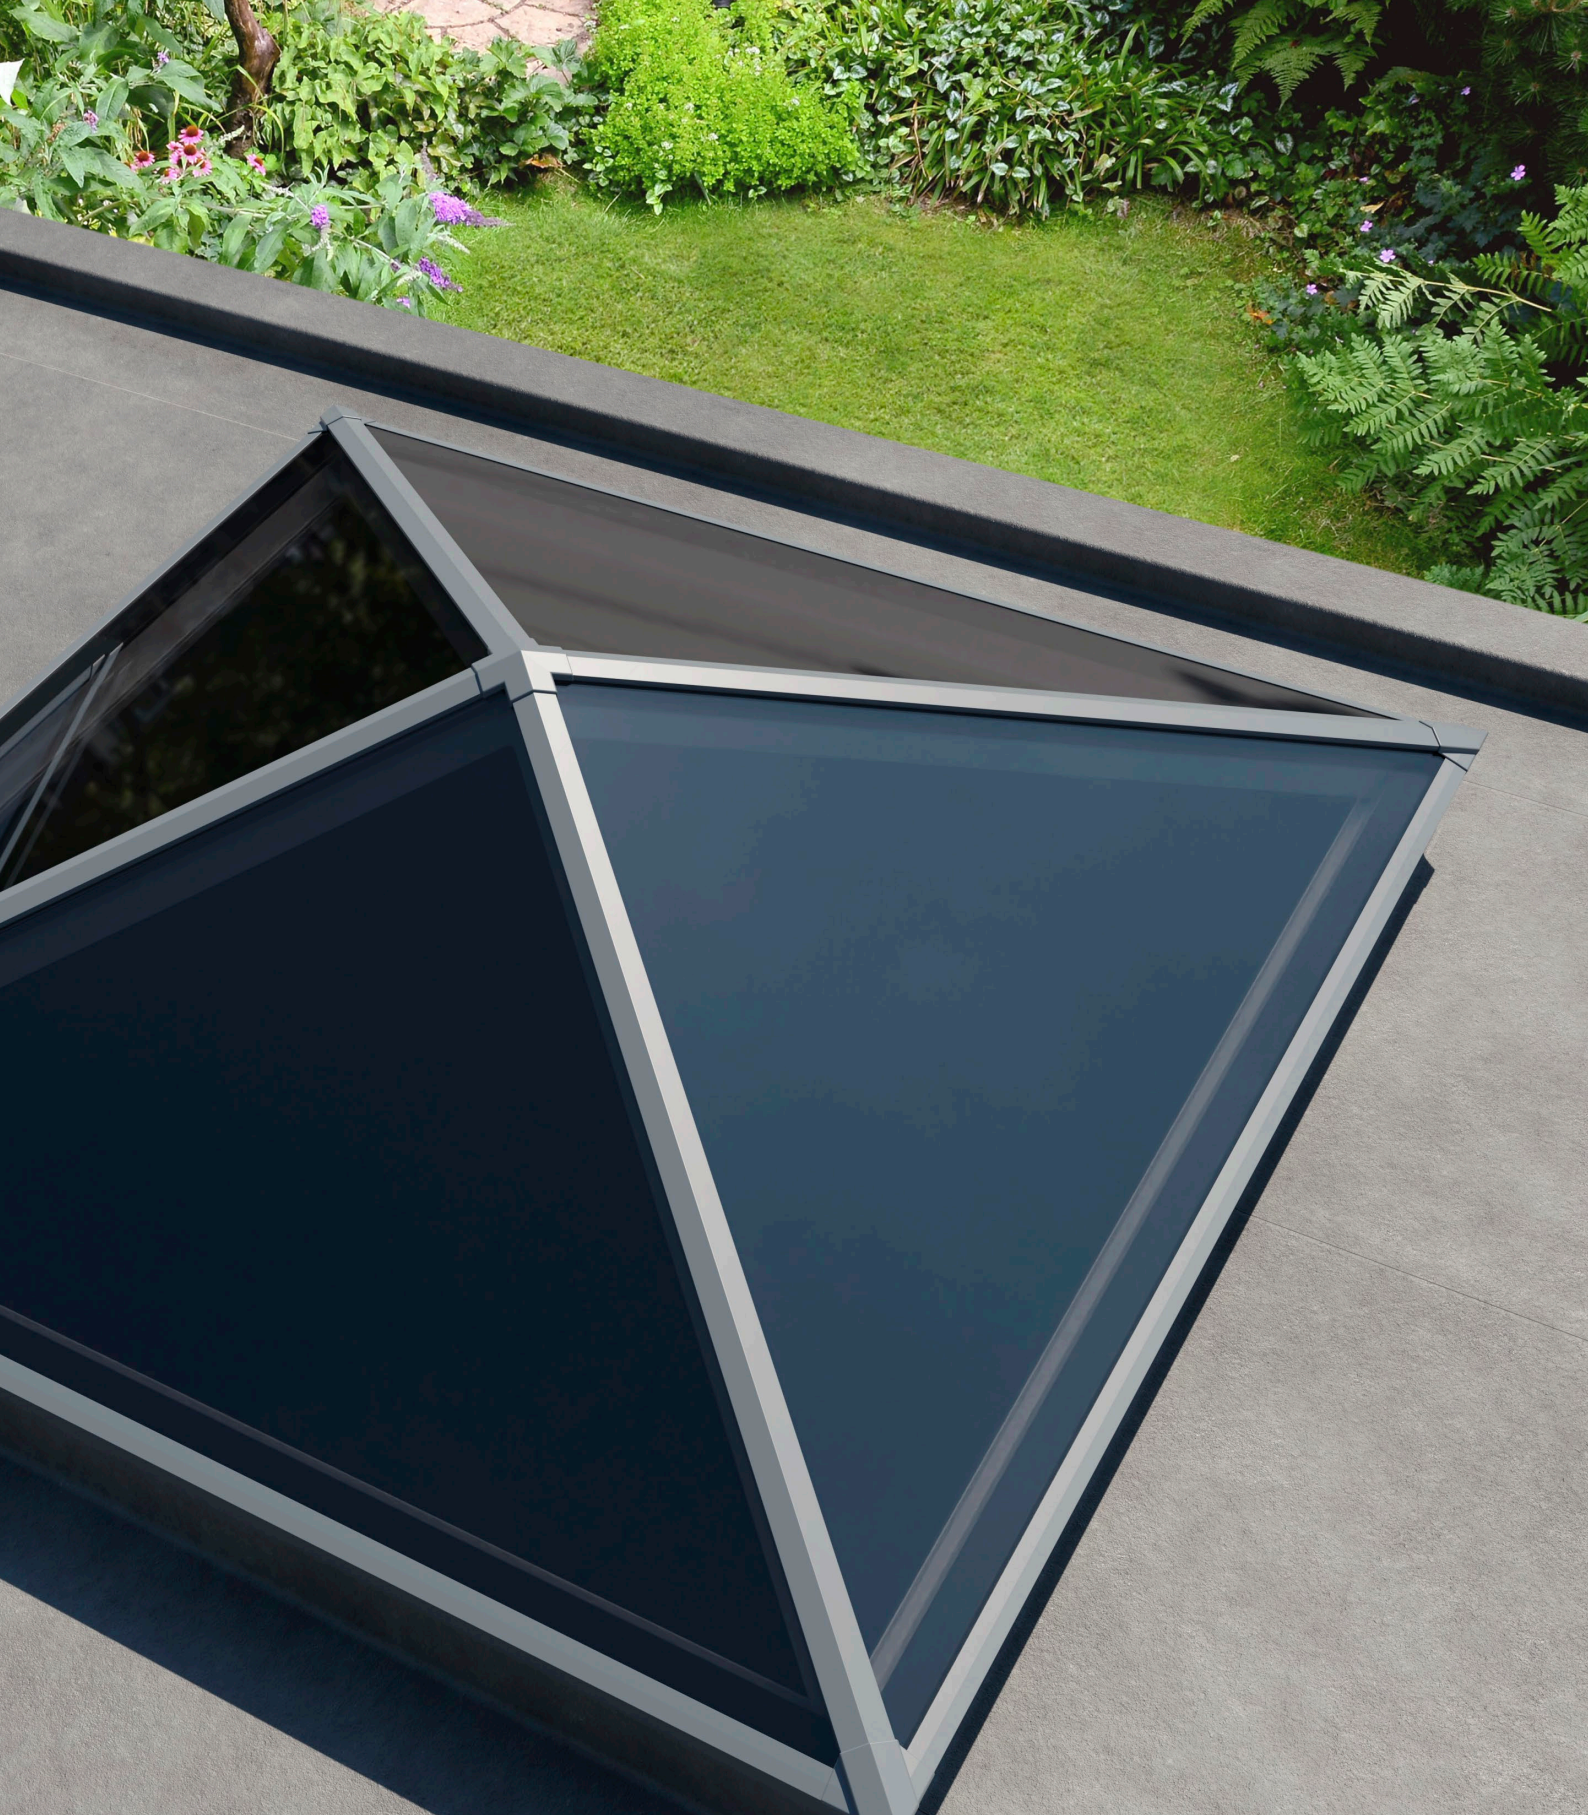

Choosing the right roof lantern for your home is an important decision. They should let in the maximum amount of light, yet keep heat in your home and would be intruders out. Letting you enjoy more natural light and amazing night time views of the stars, while bringing a sense of space and tranquillity to your home. This is why we have designed the S1 aluminium roof lantern from the ground up to meet your every need. Building on years of experience, we've incorporated many new innovative ideas to create a warmer, slimmer and much more secure roof lantern.

The UK's most secure lantern, keeps you and your home safe

The innovative construction of the S1 system eliminates the security weaknesses of traditional lantern designs. Features such as anti-tamper screws, enclosed anti-tamper glazing, security tape and our patent pending glass lock, alongside our unique high security ridge end, ensure there isn't an easy way to enter your property

THERMLOCK[®] *technology inside*

With great looks from every angle – due to our unique ultra low line aesthetics

Slim, consistent 50mm rafter, hip and ridge sightlines maximise the light flooding into your home, creating bright, airy interiors and banishing gloom. The S1 lantern also features ultra low line aesthetics so rafter and hip top caps sit close to the glazing level on the exterior, creating a sleek modern look. Completing this refined architectural

appearance our corner and rafter end caps run perfectly in line with the perimeter of the lantern, so no unsightly angles jut out to spoil the perfect lines of this outstandingly beautiful high-performance aluminium lantern. Leaving you with the ideal balance of understated refinement, contemporary looks and exacting quality standards.