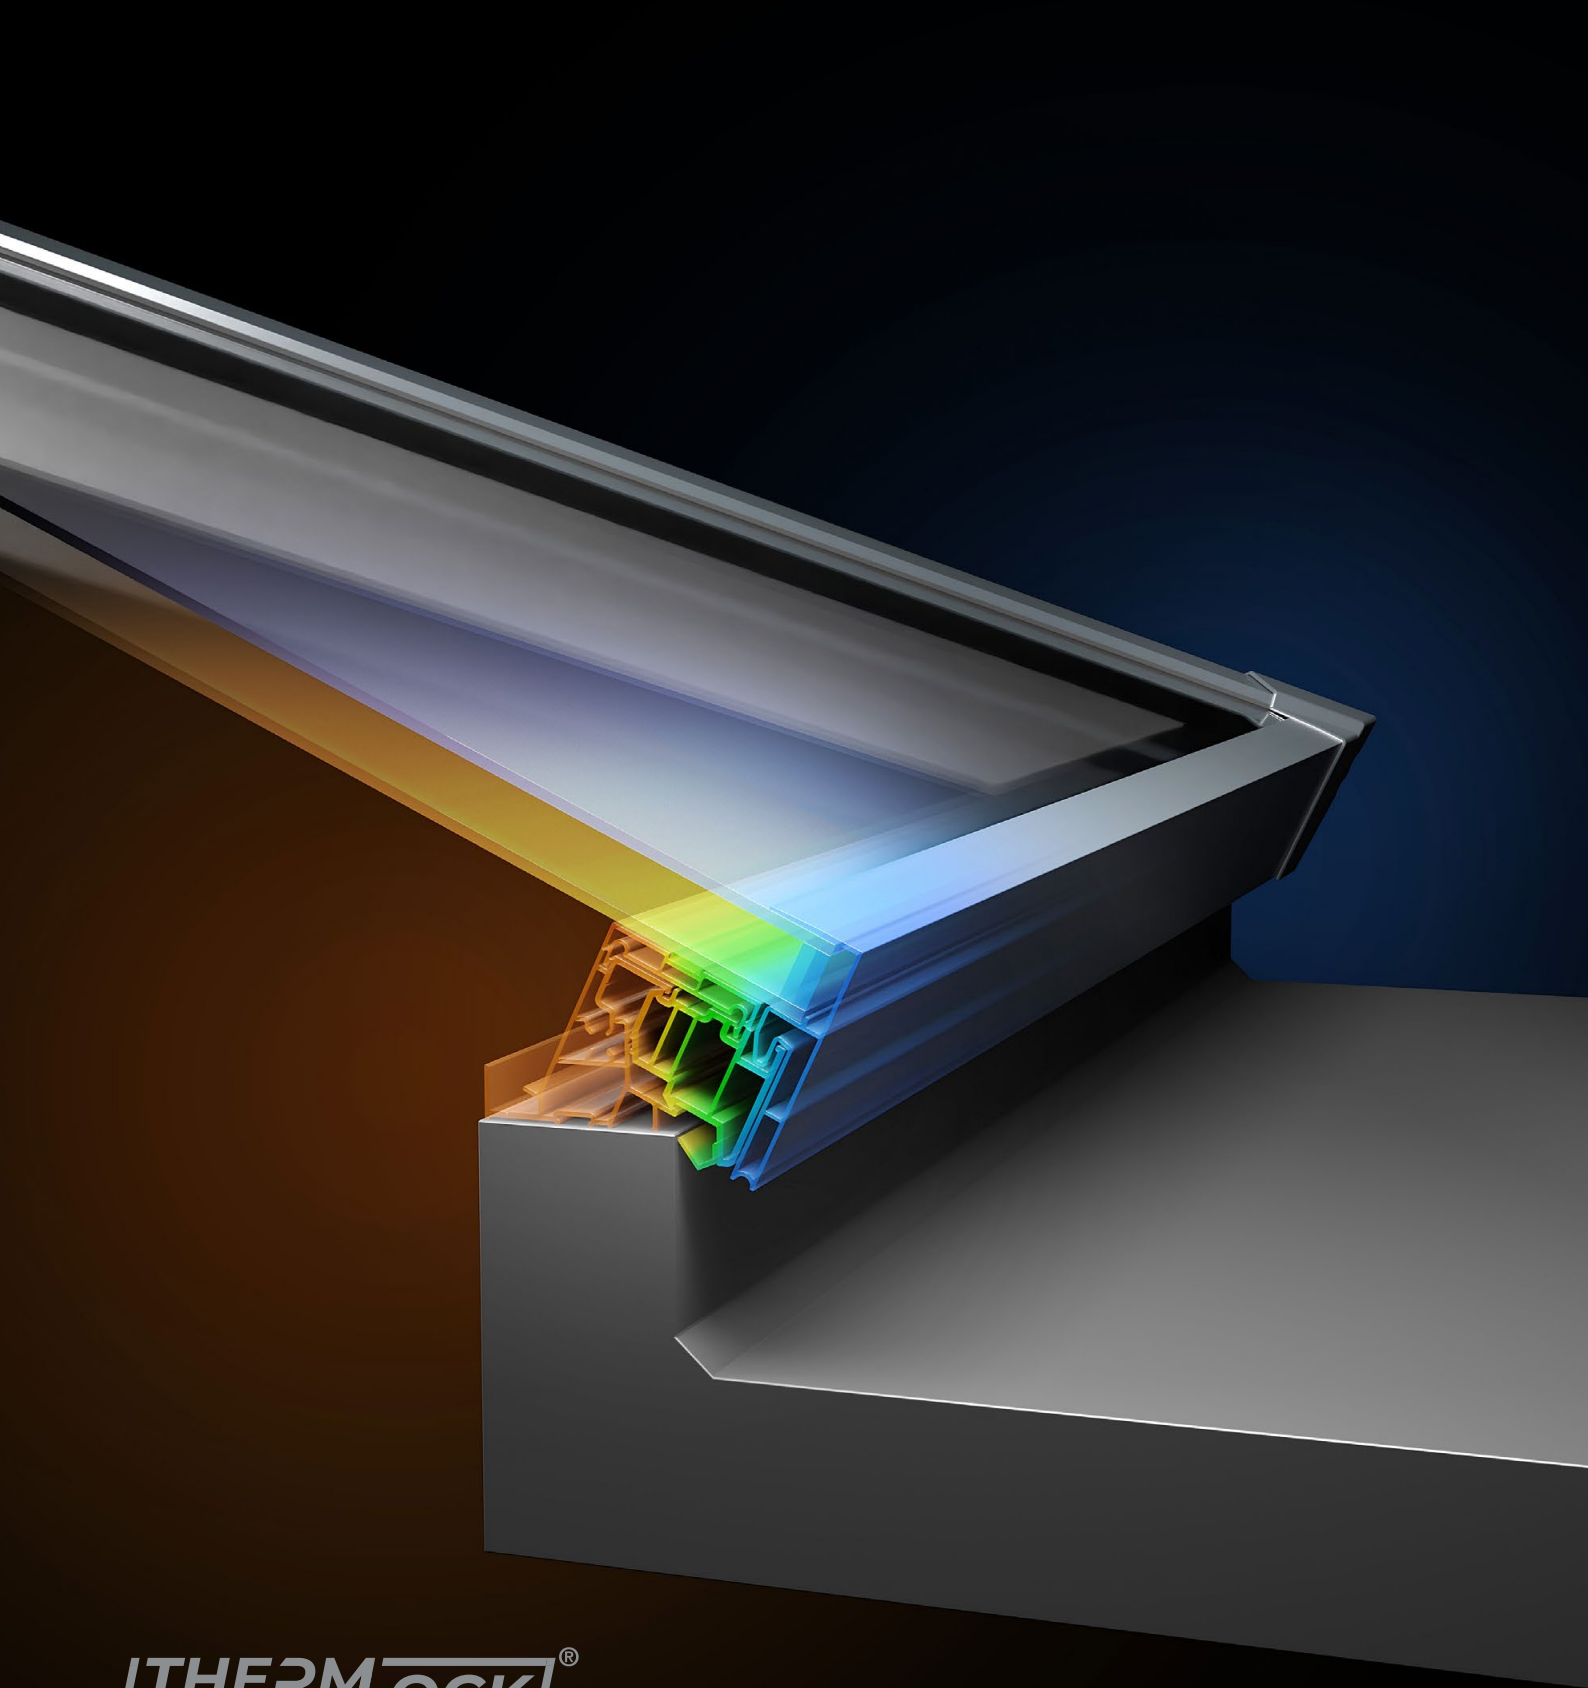

The UK's most secure lantern, keeps you and your home safe

The innovative construction of the S1 system eliminates the security weaknesses of traditional lantern designs. Features such as anti-tamper screws, enclosed anti-tamper glazing, security tape and our patent pending glass lock, alongside our unique high security ridge end, ensure there isn't an easy way to enter your property

via your flat roof lantern. All of these innovative features combine to make Sheerline's S1 system the UK's most secure aluminium lantern roof*. A laminate glass upgrade is also available for extra security if required. So if you are looking for a lantern that comes with extra peace of mind as standard – then we have you covered.

**Mainstream residential roof lantern - not utilising bonded glass*

Whatever the weather Thermlock® technology helps keep you comfortable and heating bills lower

The S1 lantern combines aluminium's clean lines with exceptional thermal performance and features our innovative Thermlock® multi-chamber technology to keep you and your property well insulated against the worst of the UK weather. This coupled to high performance 28mm glazing means our lantern roofs offer class leading thermal performance, far superior to traditional polyamide systems based around 24mm glazing. A unique co-extruded perimeter seal also ensures draughts and rain are kept safely outside. 28mm glazing also allows acoustic dampening glass to be fitted if required.

THERMLOCK[®] *technology inside*

With great looks from every angle – due to our unique ultra low line aesthetics

Slim, consistent 50mm rafter, hip and ridge sightlines maximise the light flooding into your home, creating bright, airy interiors and banishing gloom. The S1 lantern also features ultra low line aesthetics so rafter and hip top caps sit close to the glazing level on the exterior, creating a sleek modern look. Completing this refined architectural