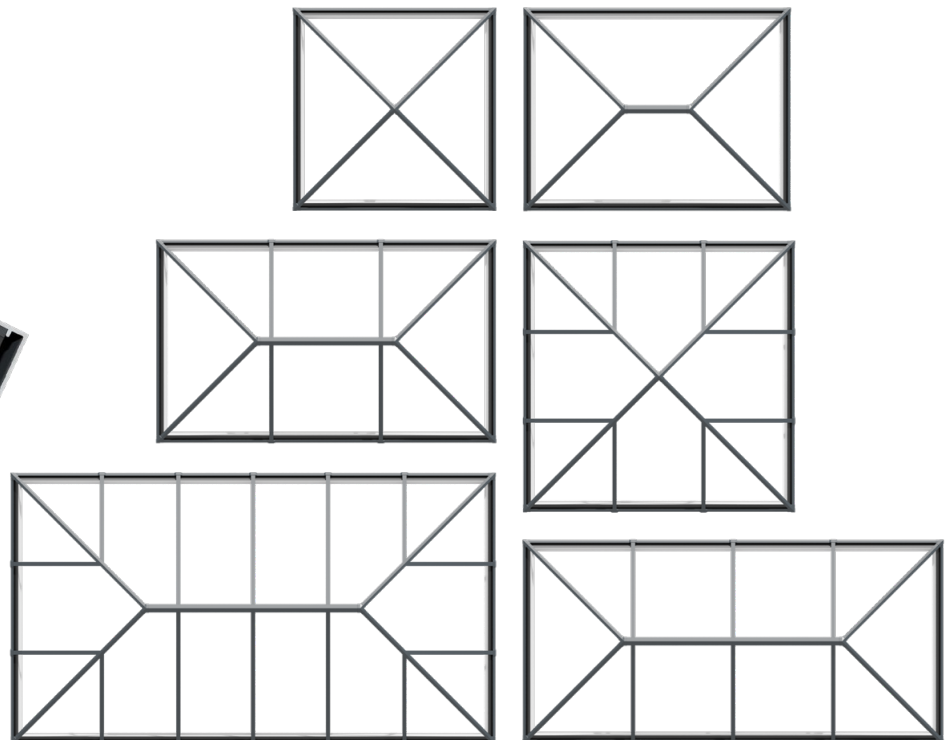

With a wide
range of styles
and sizes to suit
every project

Sheerline aluminium roof lanterns are available in a choice of 10 styles from square 'pyramid' designs to grander options suitable for larger 'orangery' style installations.

Maximum sizes range from 2.4 up to an impressive 6m long, all set at a 25° pitch and all weather rated for the whole of the UK*.

S1 lanterns also feature an integral LED light channel around the perimeter of the roof – giving you an easy way to add mood lighting and create the final touch of individuality for your interior.

*Rated for a snow load of 1.2 kN/m². Covering the whole of the UK up to 200m altitude.