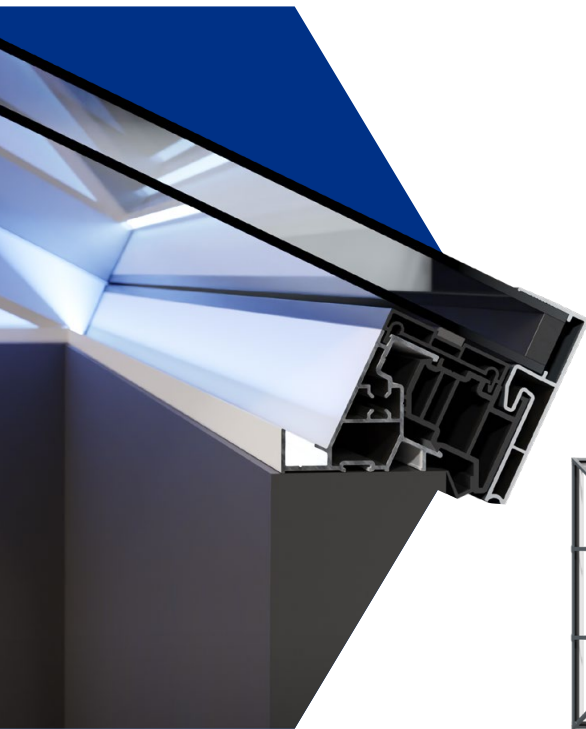

The UK's most secure lantern, keeps you and your home safe

The innovative construction of the S1 system eliminates the security weaknesses of traditional lantern designs. Features such as anti-tamper screws, enclosed anti-tamper glazing, security tape and our patent pending glass lock, alongside our unique high security ridge end, ensure there isn't an easy way to enter your property

**Mainstream residential roof lantern - not utilising bonded glass*

Whatever the weather Thermlock® technology helps keep you comfortable and heating bills lower

The S1 lantern combines aluminium's clean lines with exceptional thermal performance and features our innovative Thermlock® multi-chamber technology to keep you and your property well insulated against the worst of the UK weather. This coupled to high performance 28mm glazing means our lantern roofs offer class leading thermal performance, far superior to traditional polyamide systems based around 24mm glazing. A unique co-extruded perimeter seal also ensures draughts and rain are kept safely outside. 28mm glazing also allows acoustic dampening glass to be fitted if required.

With a wide
range of styles
and sizes to suit
every project

Sheerline aluminium roof lanterns are available in a choice of 10 styles from square 'pyramid' designs to grander options suitable for larger 'orangery' style installations.

Maximum sizes range from 2.4 up to an impressive 6m long, all set at a 25° pitch and all weather rated for the whole of the UK*.

S1 lanterns also feature an integral LED light channel around the perimeter of the roof – giving you an easy way to add mood lighting and create the final touch of individuality for your interior.